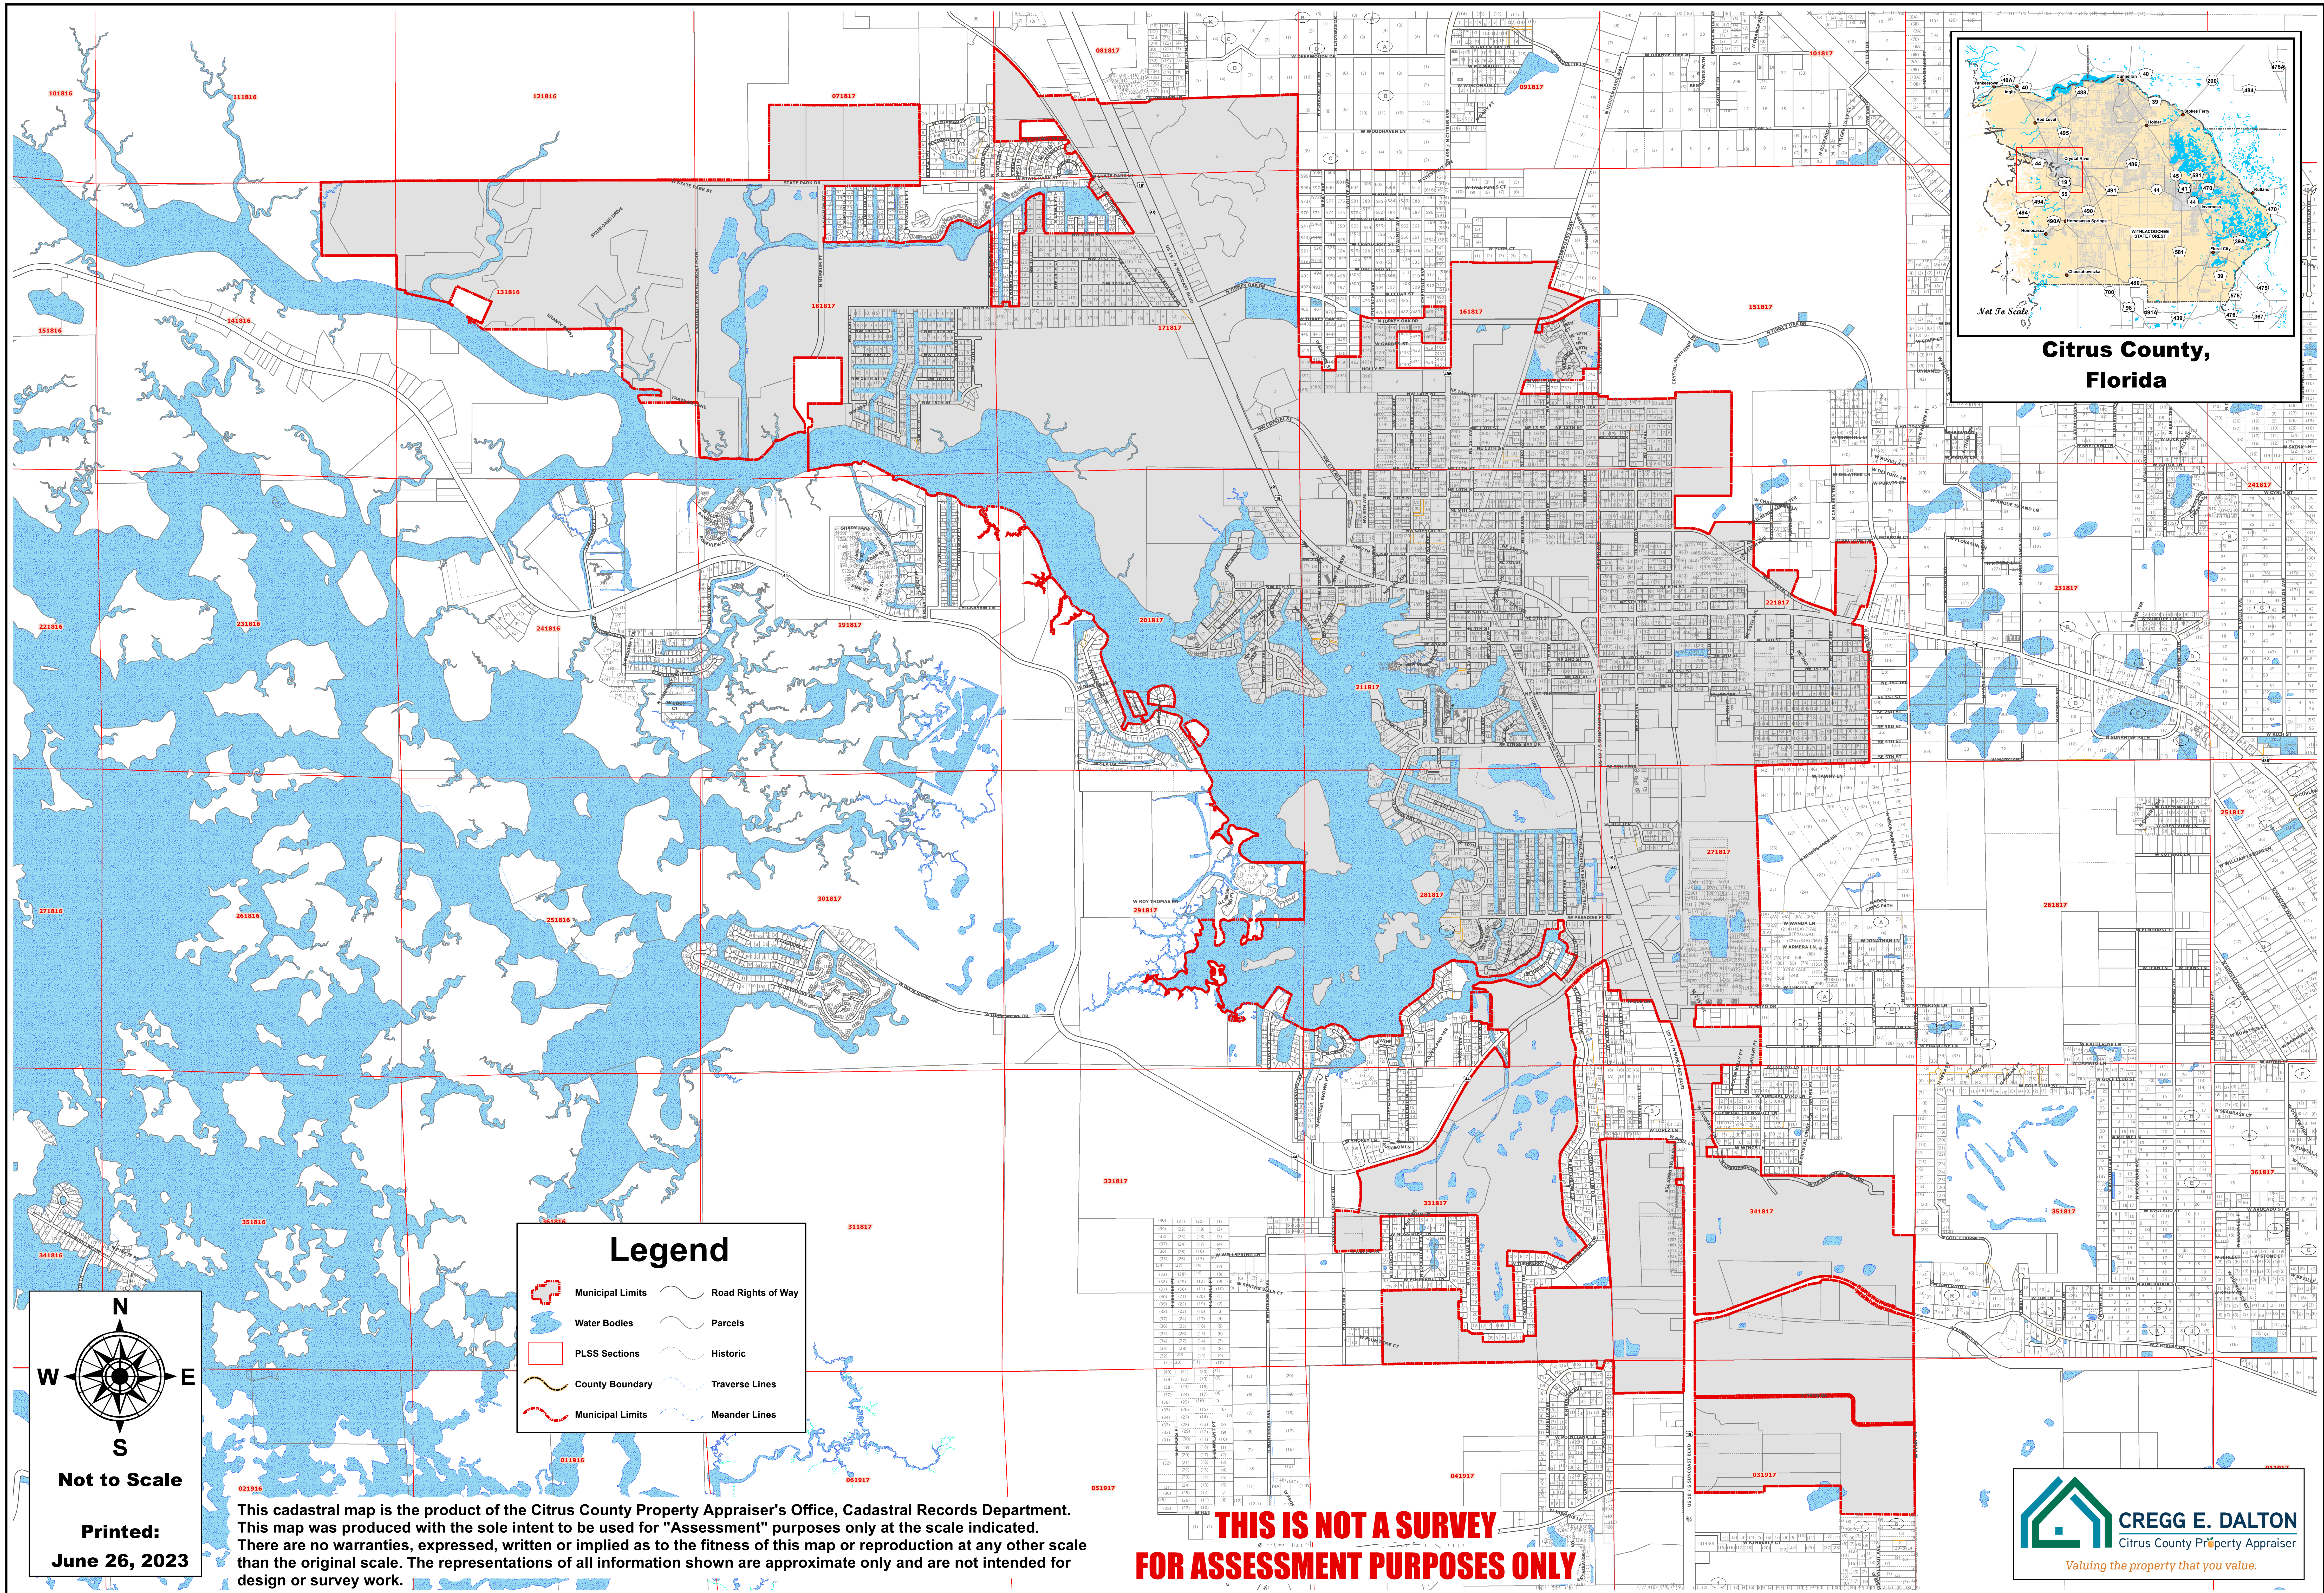

# CRYSTAL RIVER CITY LIMITS

**Legend**

- Municipal Limits
- Water Bodies
- PLSS Sections
- County Boundary
- Municipal Limits
- Road Rights of Way
- Parcels
- Historic
- Traverse Lines
- Meander Lines

Printed:  
June 26, 2023

This cadastral map is the product of the Citrus County Property Appraiser's Office, Cadastral Records Department. This map was produced with the sole intent to be used for "Assessment" purposes only at the scale indicated. There are no warranties, expressed, written or implied as to the fitness of this map or reproduction at any other scale than the original scale. The representations of all information shown are approximate only and are not intended for design or survey work.