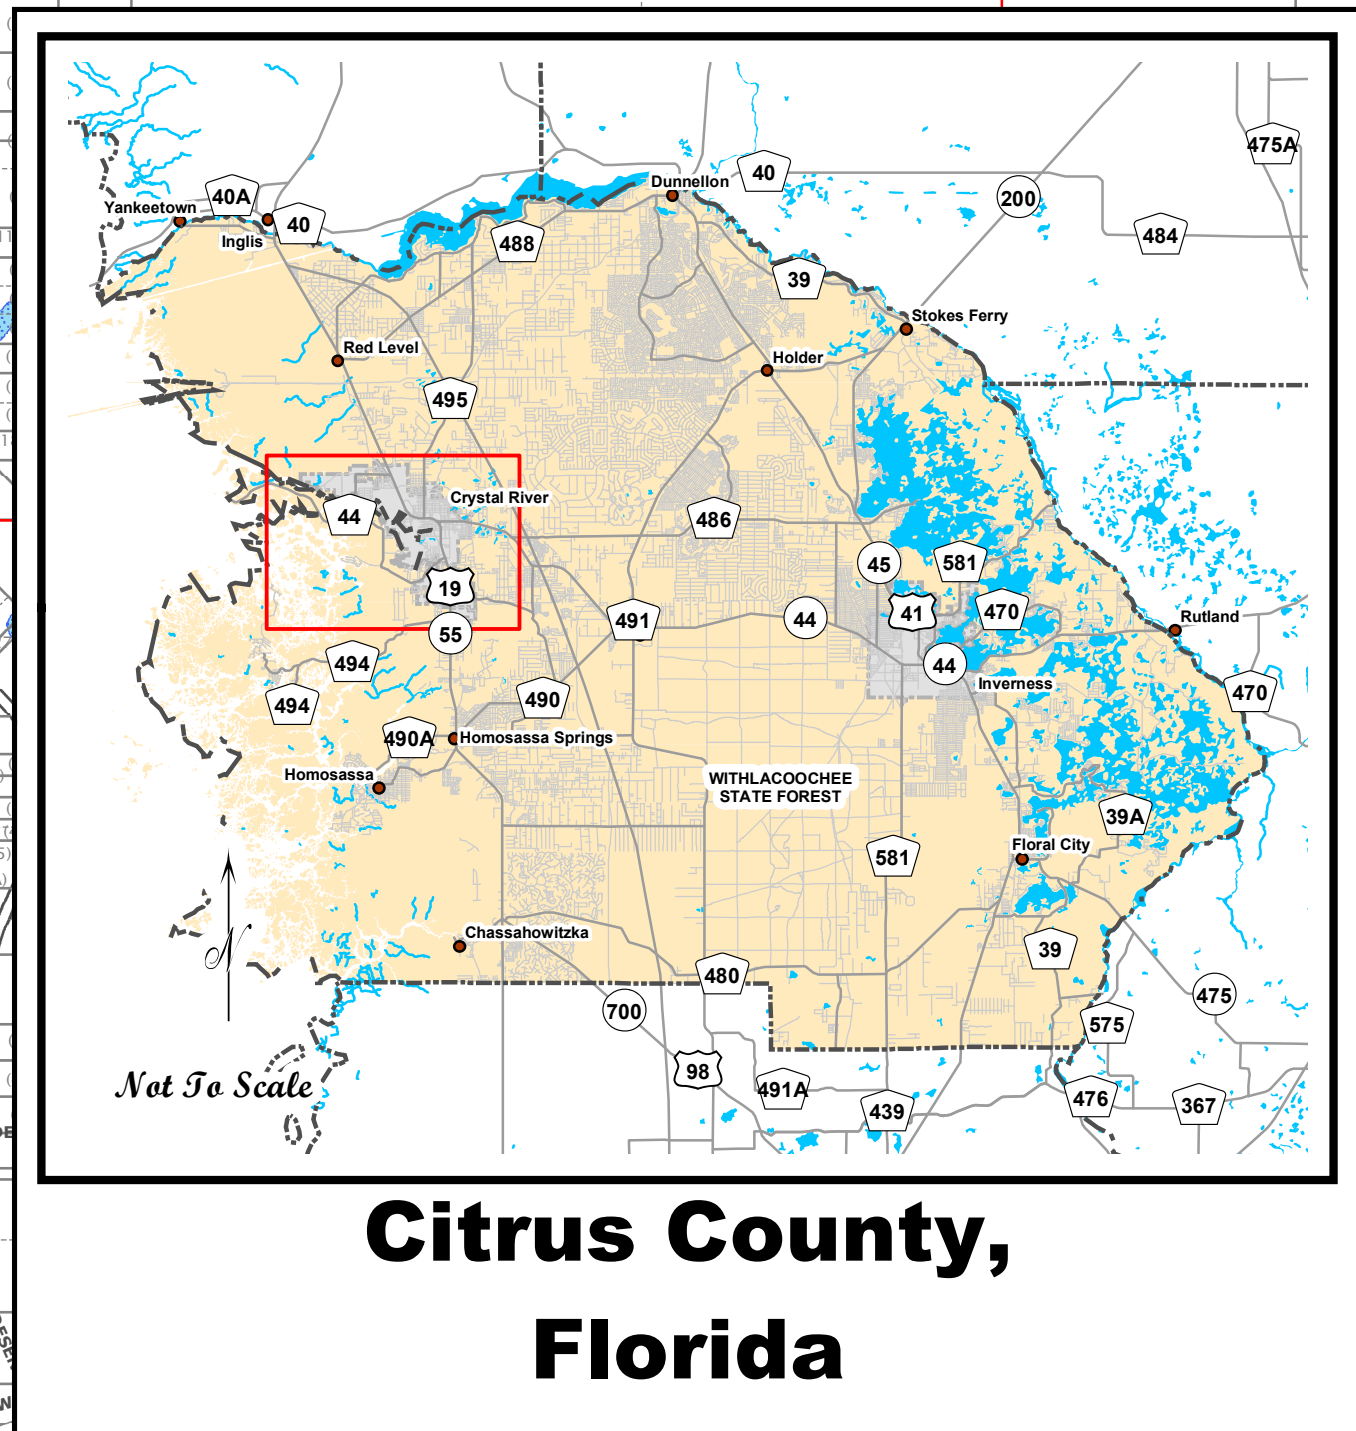

# CRYSTAL RIVER CITY LIMITS

**Legend**

- Municipal Limits
- Water Bodies
- PLSS Sections
- County Boundary
- Municipal Limits
- Road Rights of Way
- Parcels
- Historic
- Traverse Lines
- Meander Lines

Printed:  
June 26, 2023

This cadastral map is the product of the Citrus County Property Appraiser's Office, Cadastral Records Department. This map was produced with the sole intent to be used for "Assessment" purposes only at the scale indicated. There are no warranties, expressed, written or implied as to the fitness of this map or reproduction at any other scale than the original scale. The representations of all information shown are approximate only and are not intended for design or survey work.